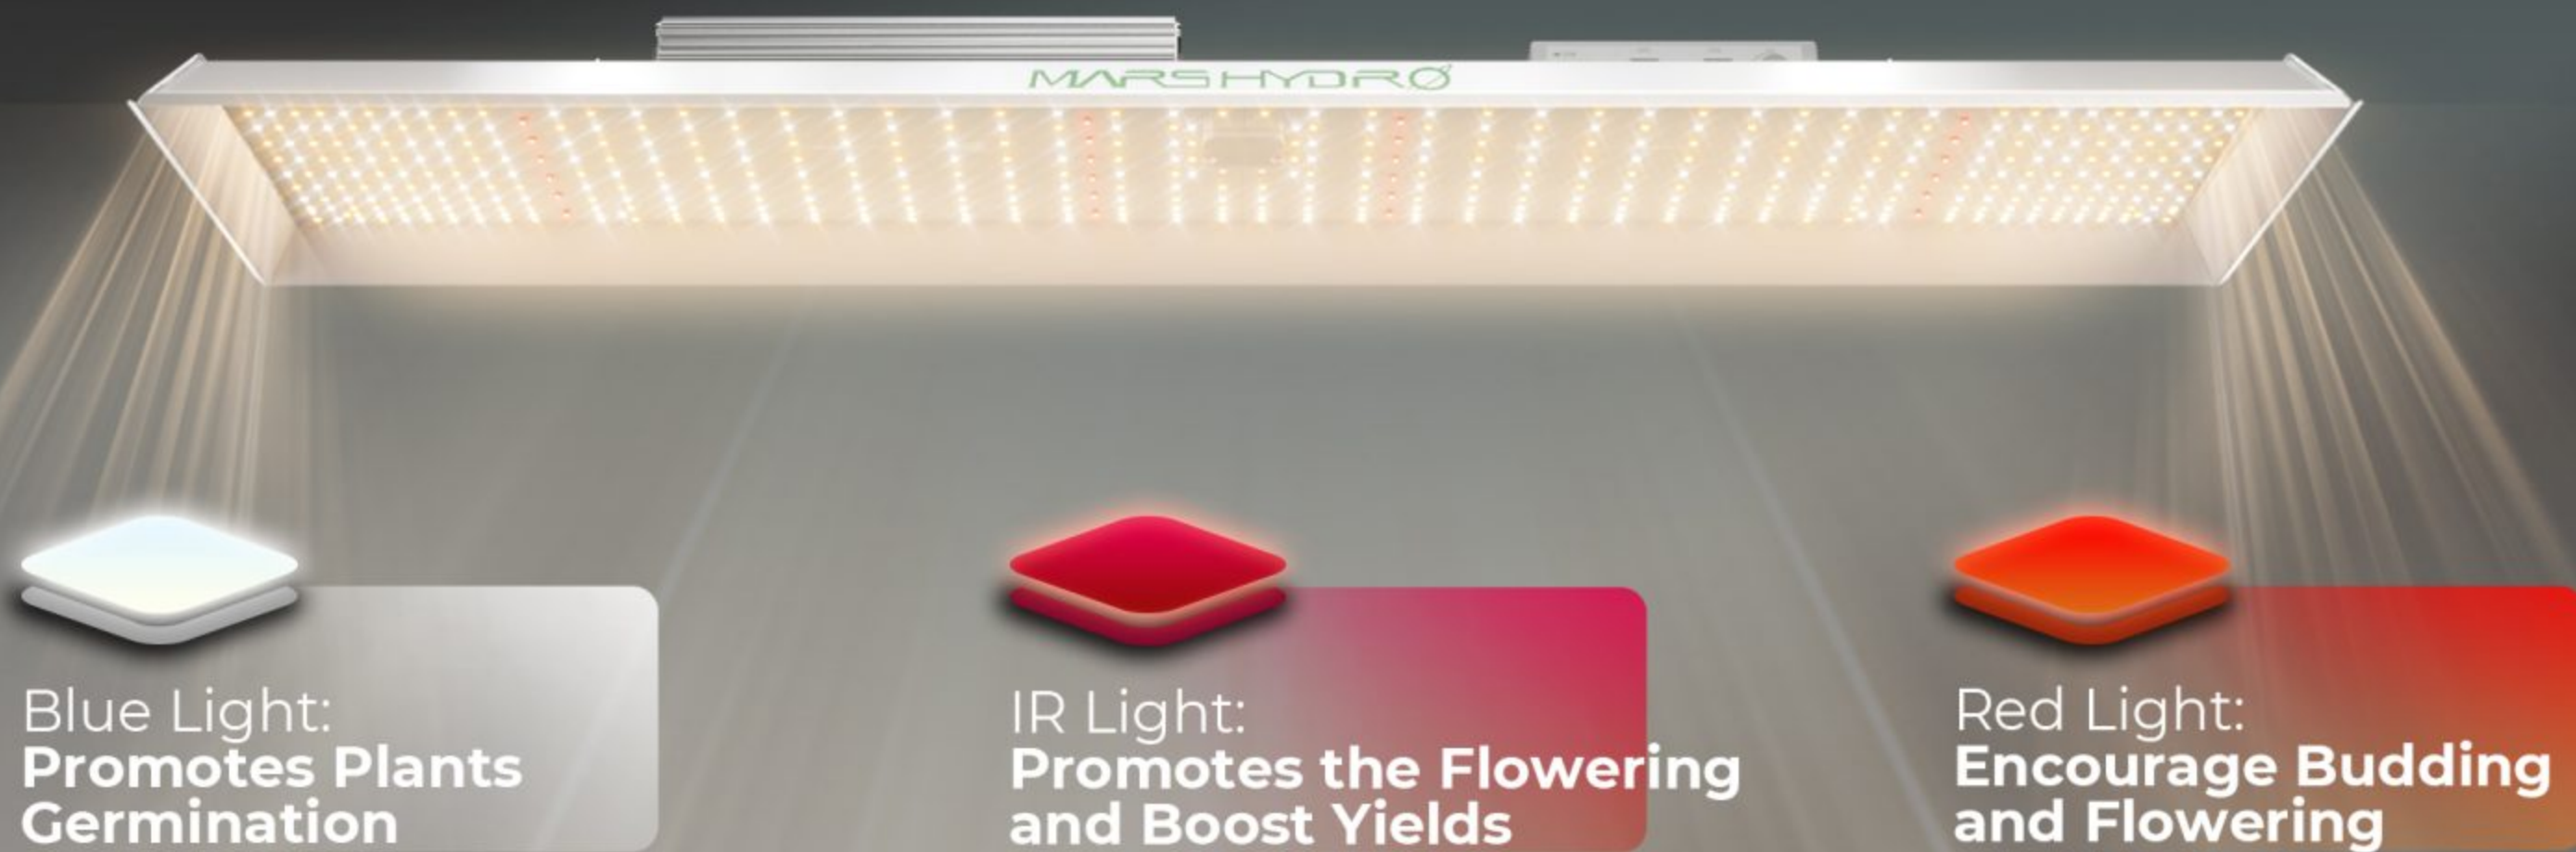

# OPTIMIZED FULL SPECTRUM

Rich red light significantly boosts plant yield

**25%** better heat  
dissipation

**UPGRADED WHITE  
REFLECTOR TECH**

**30%** more  
reflective

# BOAST EXCEPTIONAL LIGHT PENETRATION

Ensure light goes deep into plants, covering every inch of growth space.