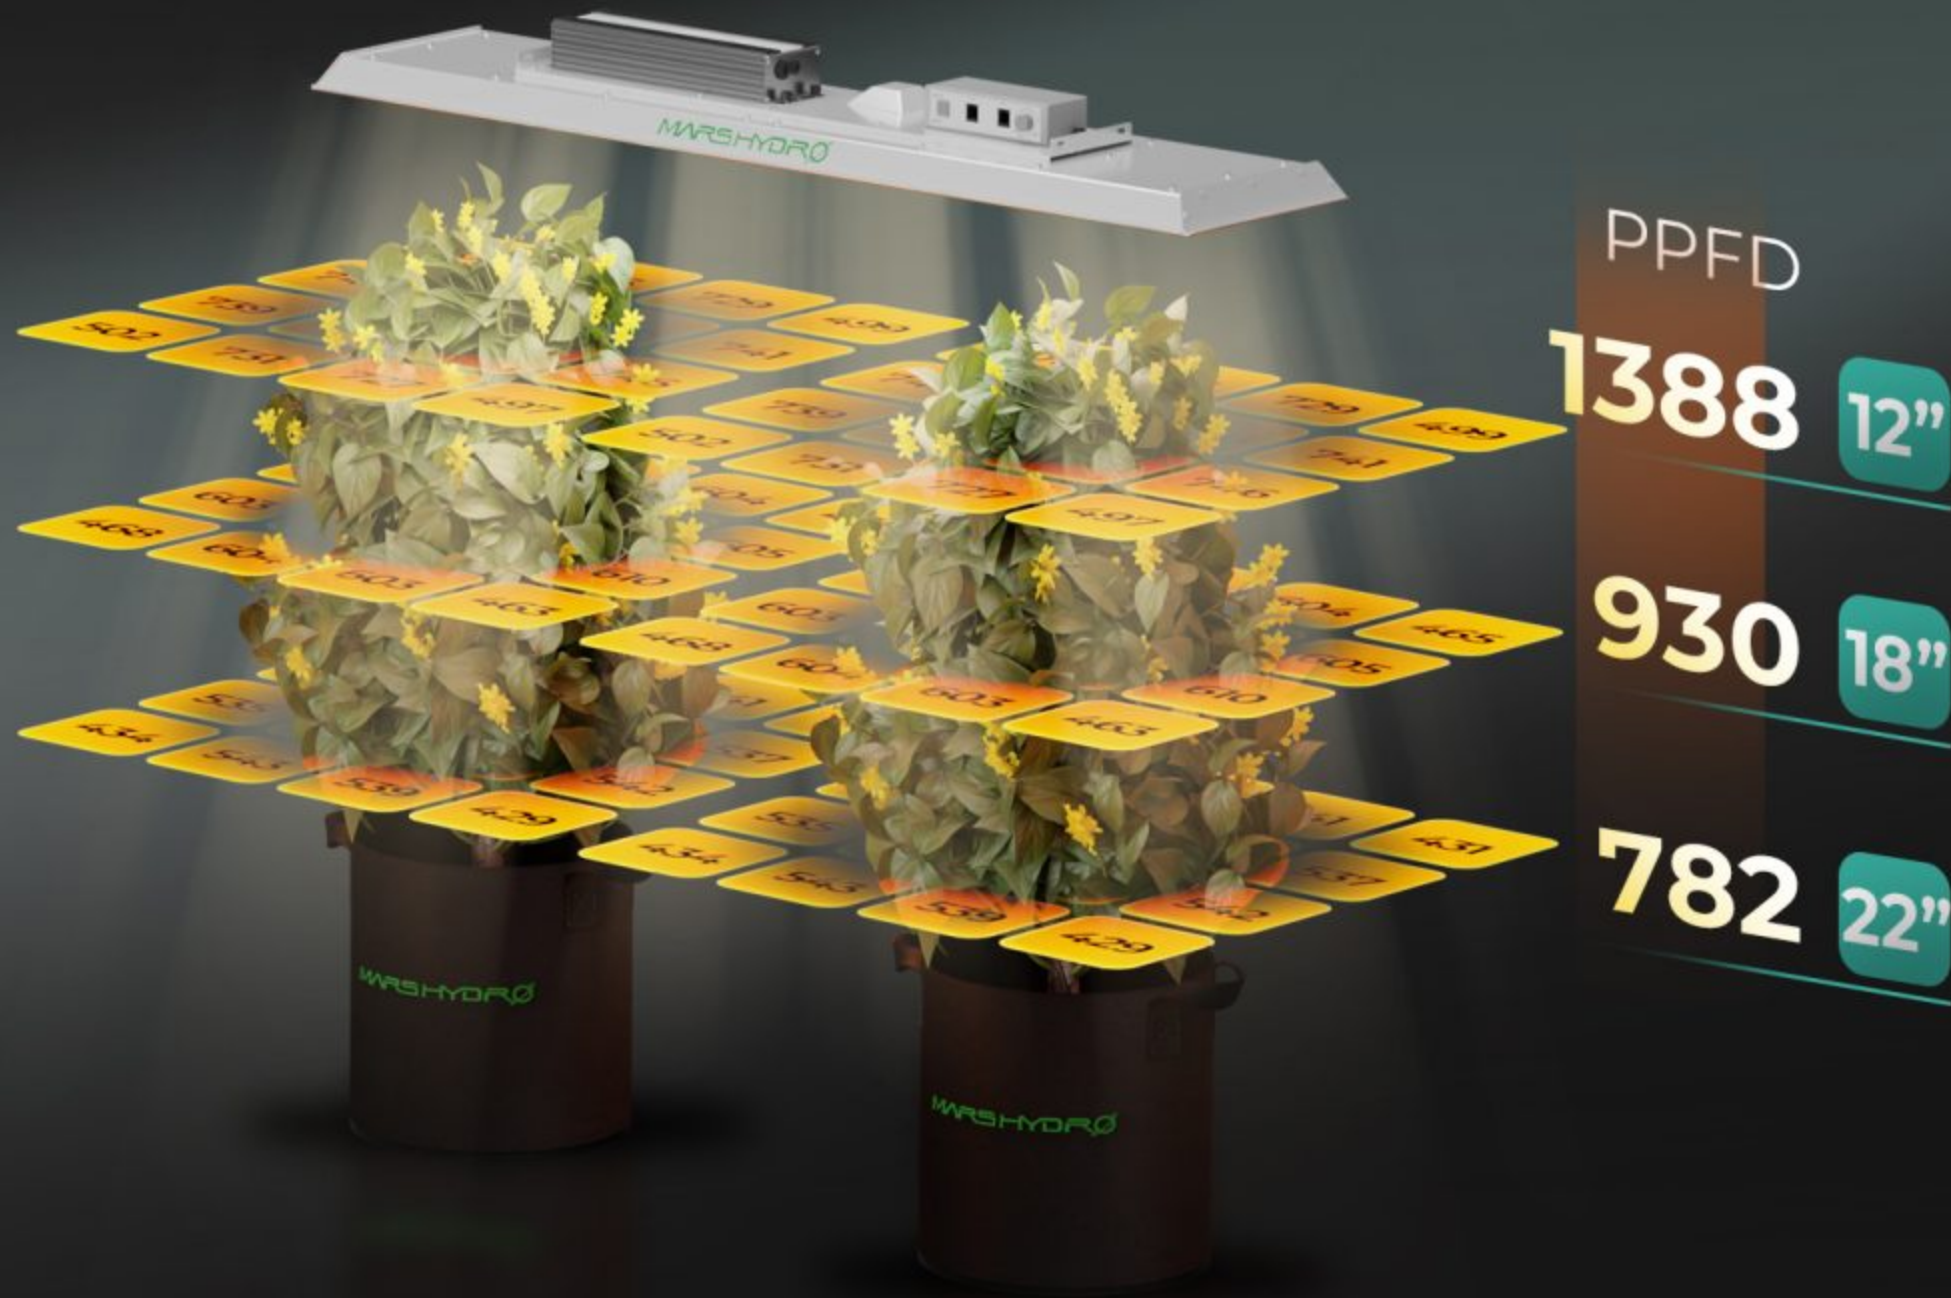

# MARS HYDRO TS SERIES LED

The Ultimate LED Grow Light for Beginners, Bestselling Series for Years

# MODEL:TSL2000

**PPF:** 778umol/s

**HPS/MH Replace:** 400W

**CORE Coverage:** 4ft x 2ft

**MAX Coverage:** 5ft x 3ft

**PPE:** 2.6umol/j

**Max Yield:** 2.3g/W

**Input Voltage:** 100-277V

# OPTIMIZED FULL SPECTRUM

Rich red light significantly boosts plant yield

**25%** better heat  
dissipation

**UPGRADED WHITE  
REFLECTOR TECH**

**30%** more  
reflective

# BOAST EXCEPTIONAL LIGHT PENETRATION

Ensure light goes deep into plants, covering every inch of growth space.