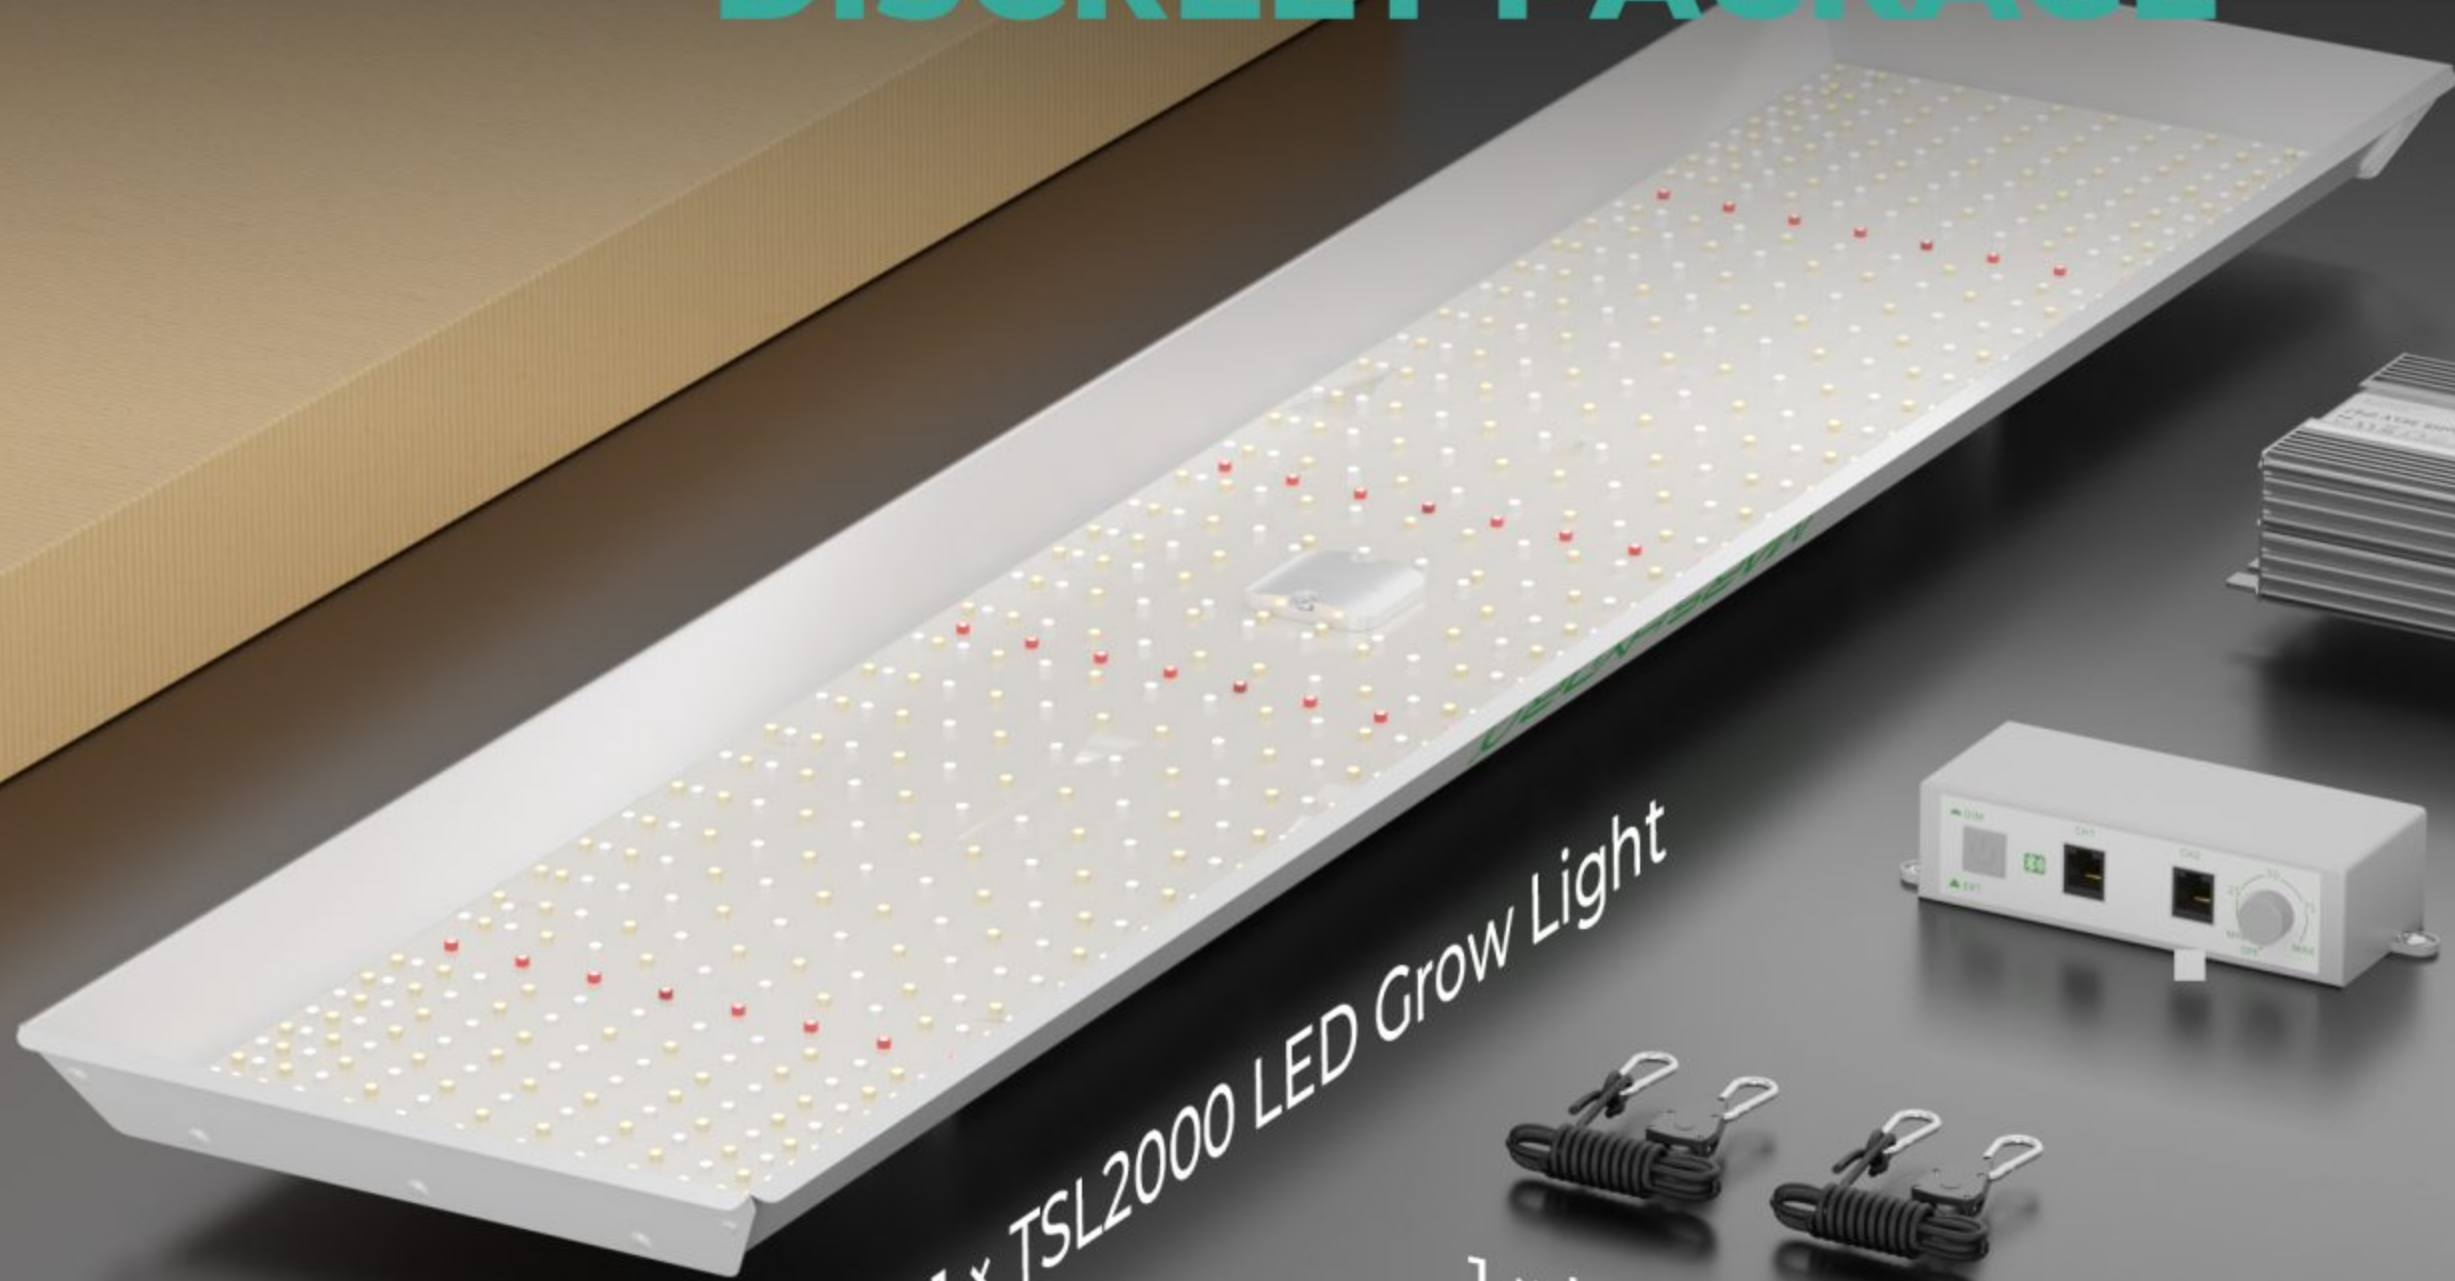

GOOD VALUE FOR MONEY

	LED COST ($)	POWER DRAW (W)	PPF VALUE (UMOL/S)	BENCHMARK HARVEST (G)	ELECTRICITY COST PER CYCLE ($)	COST EFFICIENCY ($/G)
MH-TSL-2000	239.99	300	778	389.00	84.56	0.83
V***00	199.99	200	580	356.50	90.20	1.09
A***S24	245	200	530	435.00	84.56	1.2266

1 x Hanging kits

DISCREET PACKAGE

1 x TSL2000 LED Grow Light