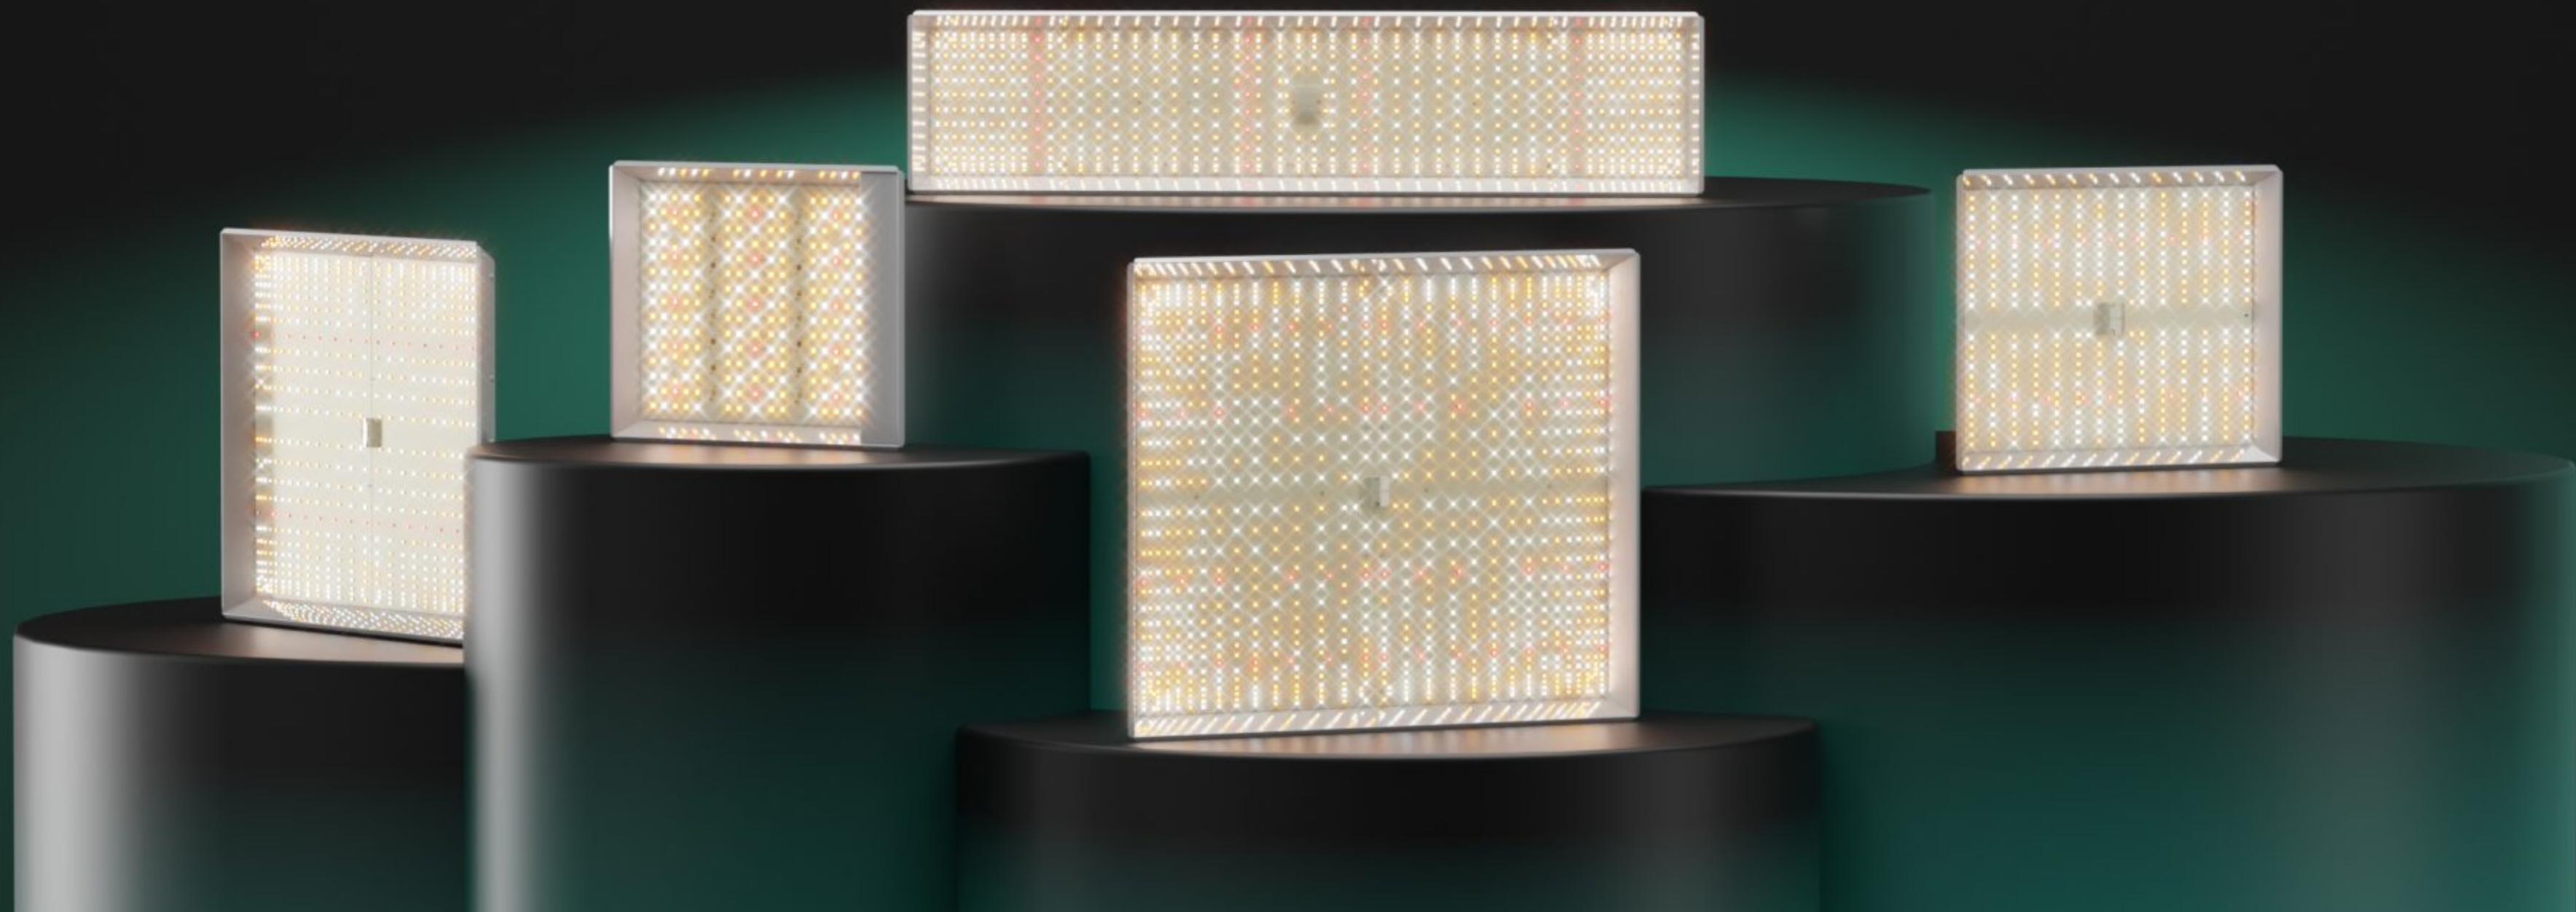

# MARS HYDRO TS SERIES LED

The Ultimate LED Grow Light for Beginners, Bestselling Series for Years

# MODEL:TSL2000

**PPF:** 778umol/s

**HPS/MH Replace:** 400W

**CORE Coverage:** 4ft x 2ft

**MAX Coverage:** 5ft x 3ft

**PPE:** 2.6umol/j

**Max Yield:** 2.3g/W

**Input Voltage:** 100-277V

**Spectrum:** 660-665nm

730-740nm

3000-3200K

6000- -6500K

# OPTIMIZED FULL SPECTRUM

Rich red light significantly boosts plant yield

**25%** better heat  
dissipation

**UPGRADED WHITE  
REFLECTOR TECH**

**30%** more  
reflective