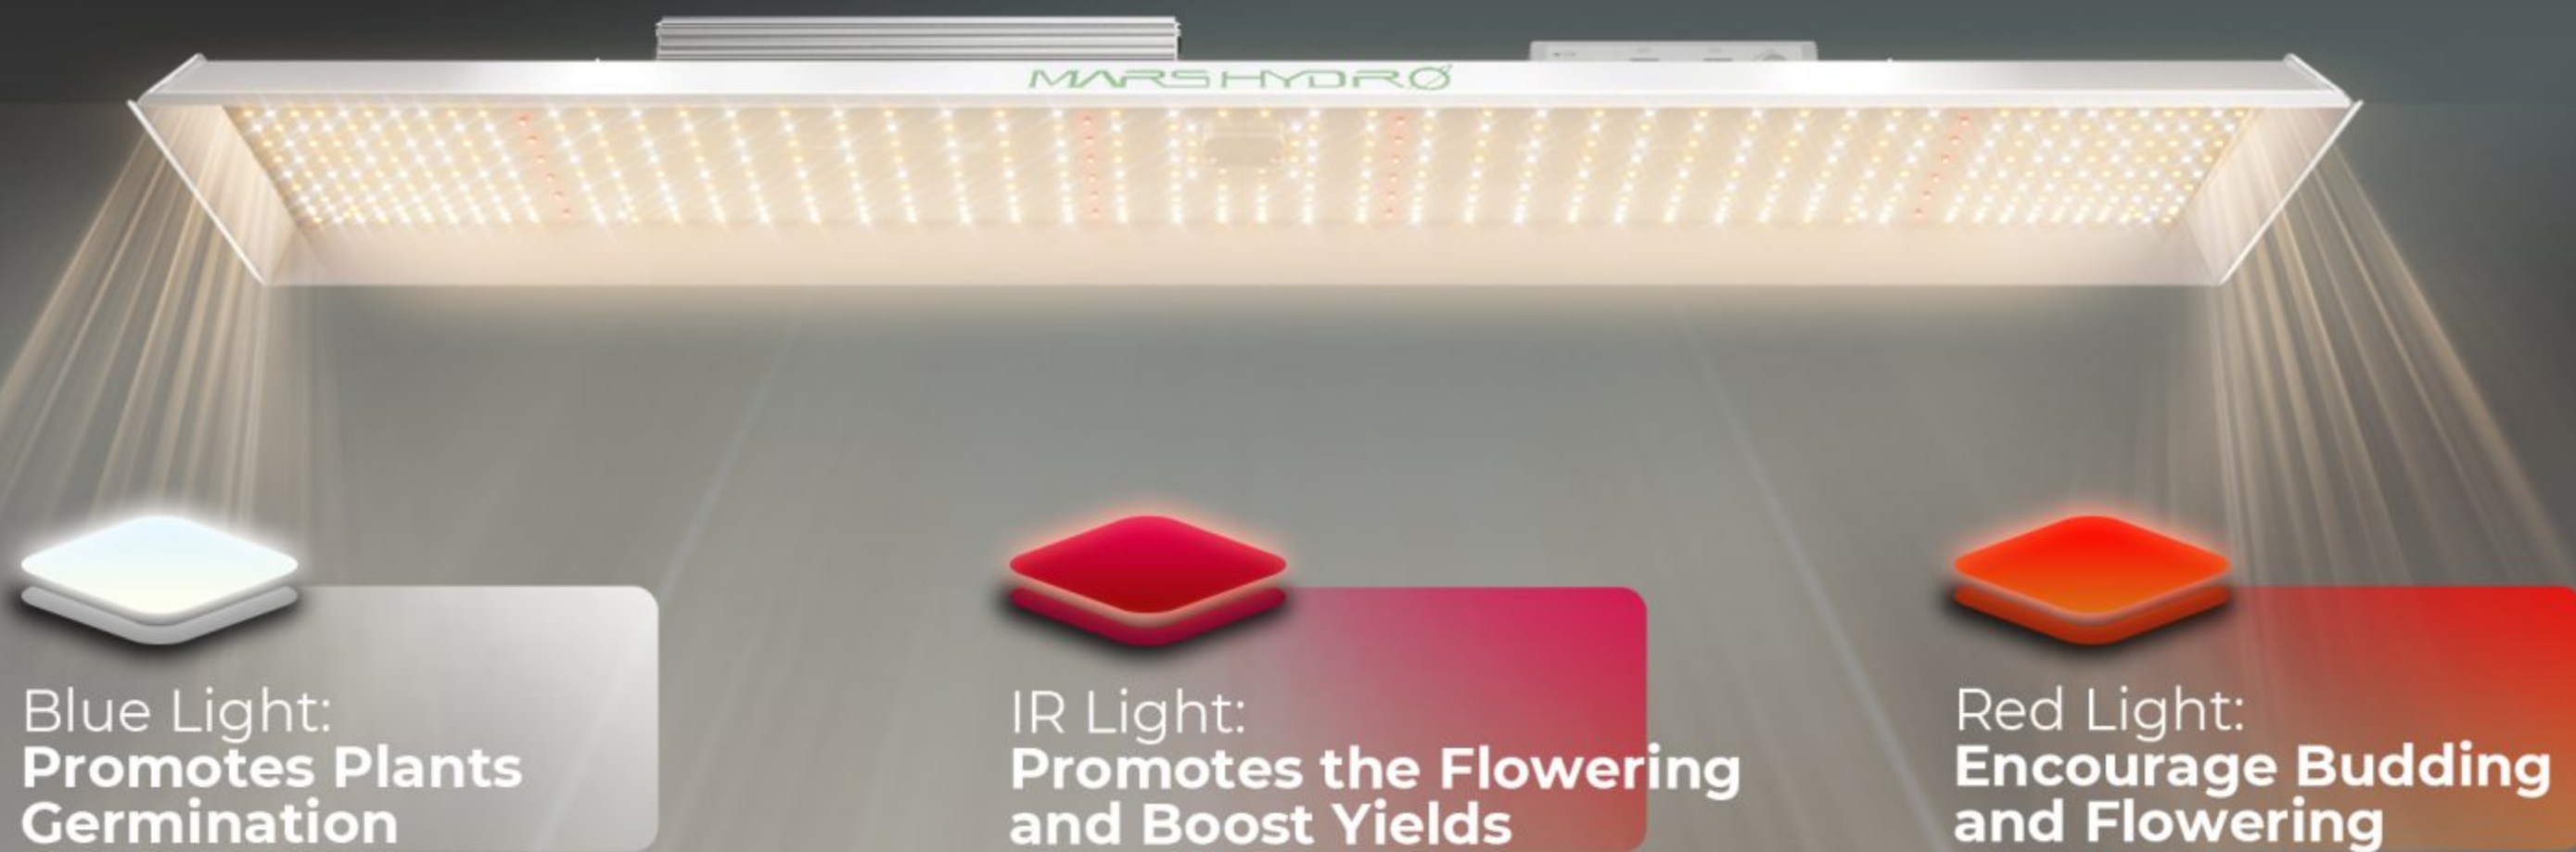

25% better heat
dissipation

**UPGRADED WHITE
REFLECTOR TECH**

30% more
reflective

BOAST EXCEPTIONAL LIGHT PENETRATION

Ensure light goes deep into plants, covering every inch of growth space.

DISCREET PACKAGE

1 x TSL2000 LED Grow Light

1 x Power Cord

1 x Rope Hanger

1 x User Manual

1 x Hanging kits

OPTIMIZED FULL SPECTRUM

Rich red light significantly boosts plant yield

MODEL:TSL2000