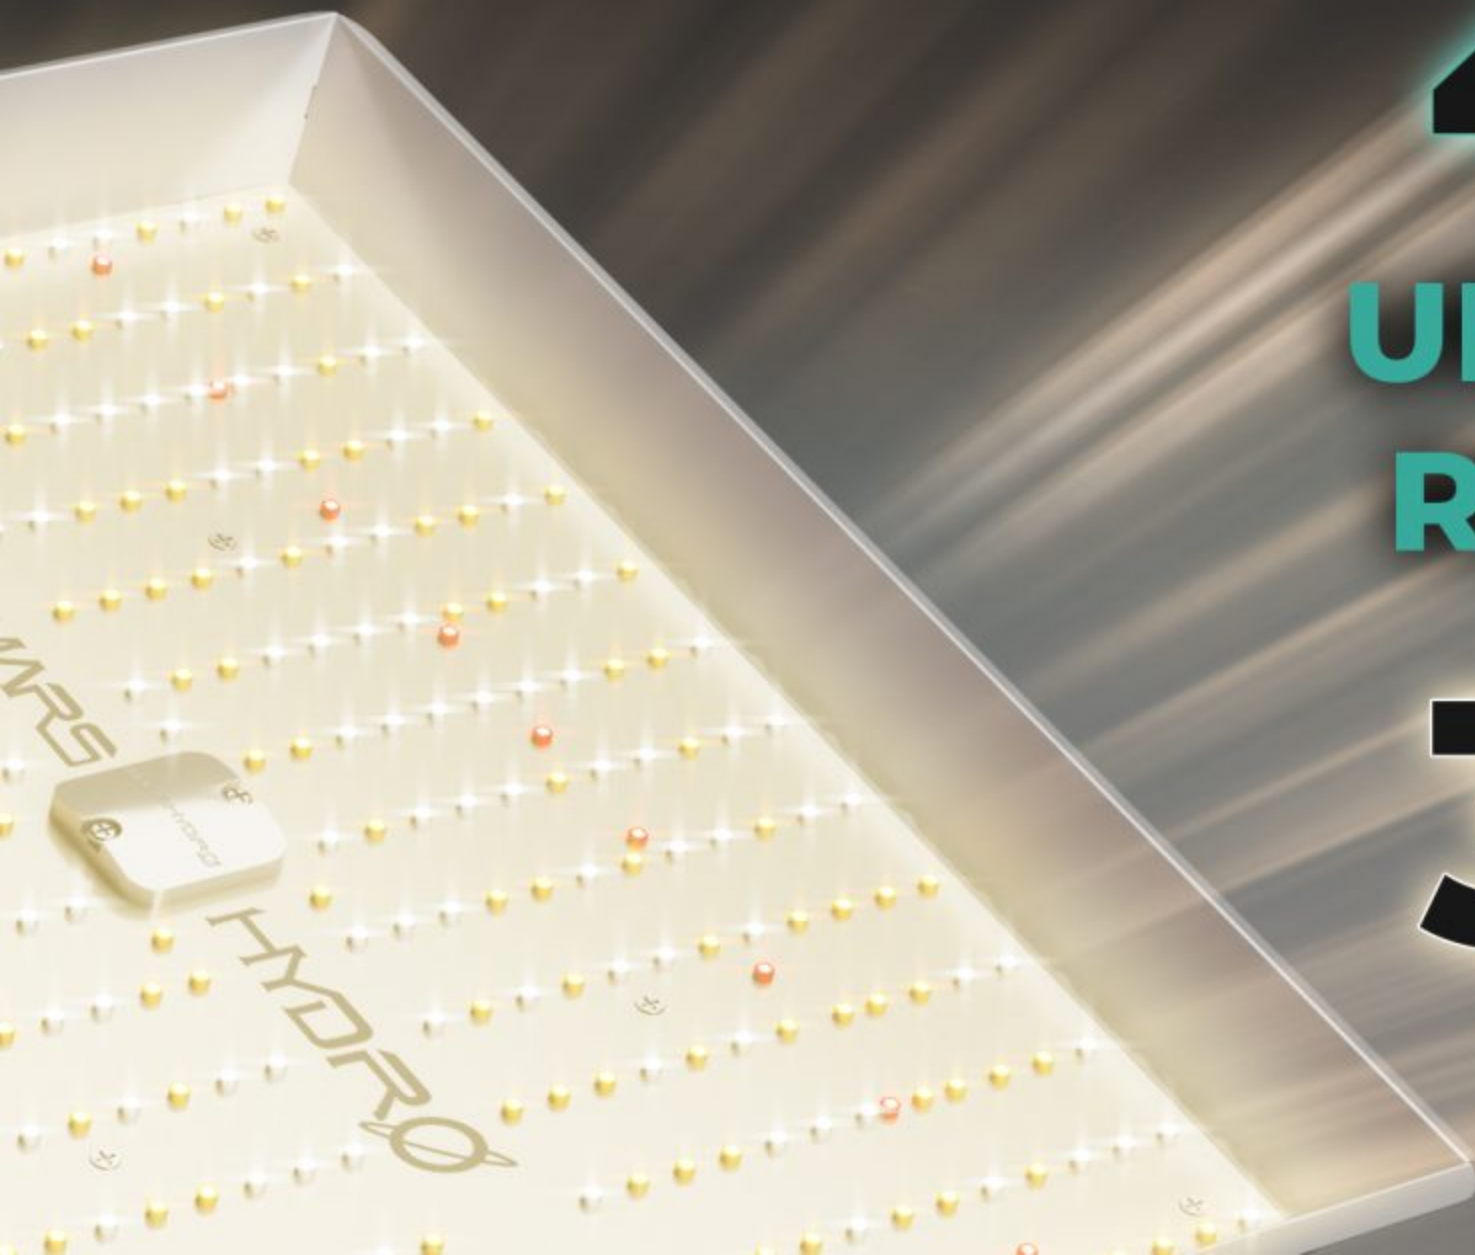

25% better heat
dissipation

**UPGRADED WHITE
REFLECTOR TECH**

30% more
reflective

BOAST EXCEPTIONAL LIGHT PENETRATION

Ensure light goes deep into plants, covering every inch of growth space.

DISCREET PACKAGE

1 x TSL2000 LED Grow Light

1 x Power Cord

1 x Rope Hanger

1 x User Manual

1 x Hanging kits

OPTIMIZED FULL SPECTRUM

Rich red light significantly boosts plant yield

MODEL:TSL2000

PPF: 778umol/s

HPS/MH Replace: 400W

CORE Coverage: 4ft x 2ft

MAX Coverage: 5ft x 3ft

PPE: 2.6umol/j

Max Yield: 2.3g/W

Input Voltage: 100-277V

Spectrum: 660-665nm