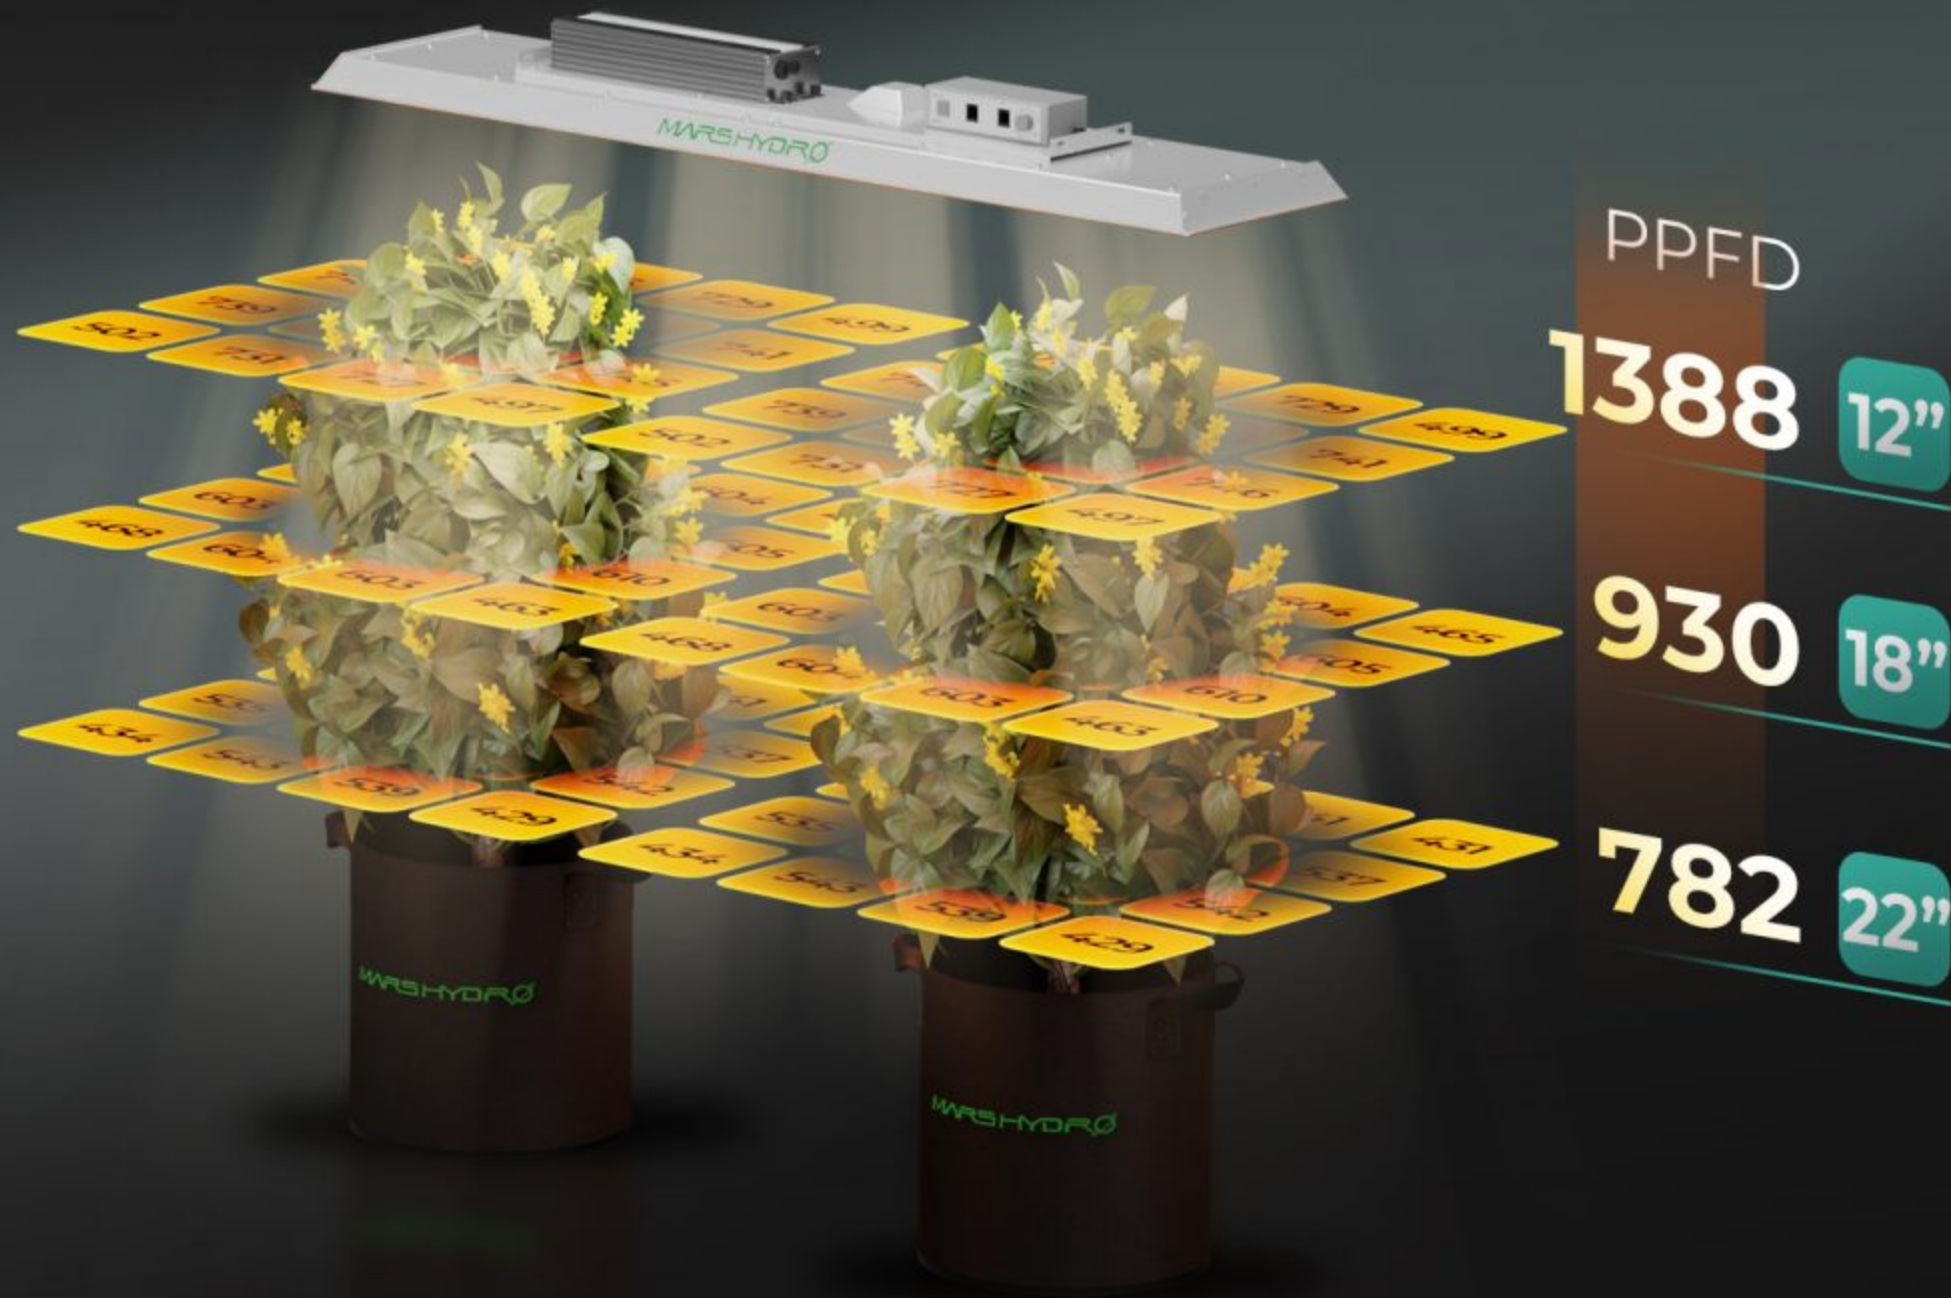

GOOD VALUE FOR MONEY

	LED COST (\$)	POWER DRAW (W)	PPF VALUE (UMOL/S)	BENCHMARK HARVEST (G)	ELECTRICITY COST PER CYCLE (\$)	COST EFFICIENCY (\$/G)
MH-TSL-2000	239.99	300	778	389.00	84.56	0.83
V***00	199.99	200	580	356.50	90.20	1.09
A***S24	245	200	530	435.00	84.56	1.2266

25% better heat
dissipation

**UPGRADED WHITE
REFLECTOR TECH**

30% more
reflective

BOAST EXCEPTIONAL LIGHT PENETRATION

Ensure light goes deep into plants, covering every inch of growth space.

DISCREET PACKAGE

1 x TSL2000 LED Grow Light

1 x Power Cord

1 x Rope Hanger

1 x User Manual

1 x Hanging kits

OPTIMIZED FULL SPECTRUM

Rich red light significantly boosts plant yield

MODEL:TSL2000

PPF: 778umol/s

HPS/MH Replace: 400W

CORE Coverage: 4ft x 2ft

MAX Coverage: 5ft x 3ft

PPE: 2.6umol/j

Max Yield: 2.3g/W

Input Voltage: 100-277V

Spectrum: 660-665nm