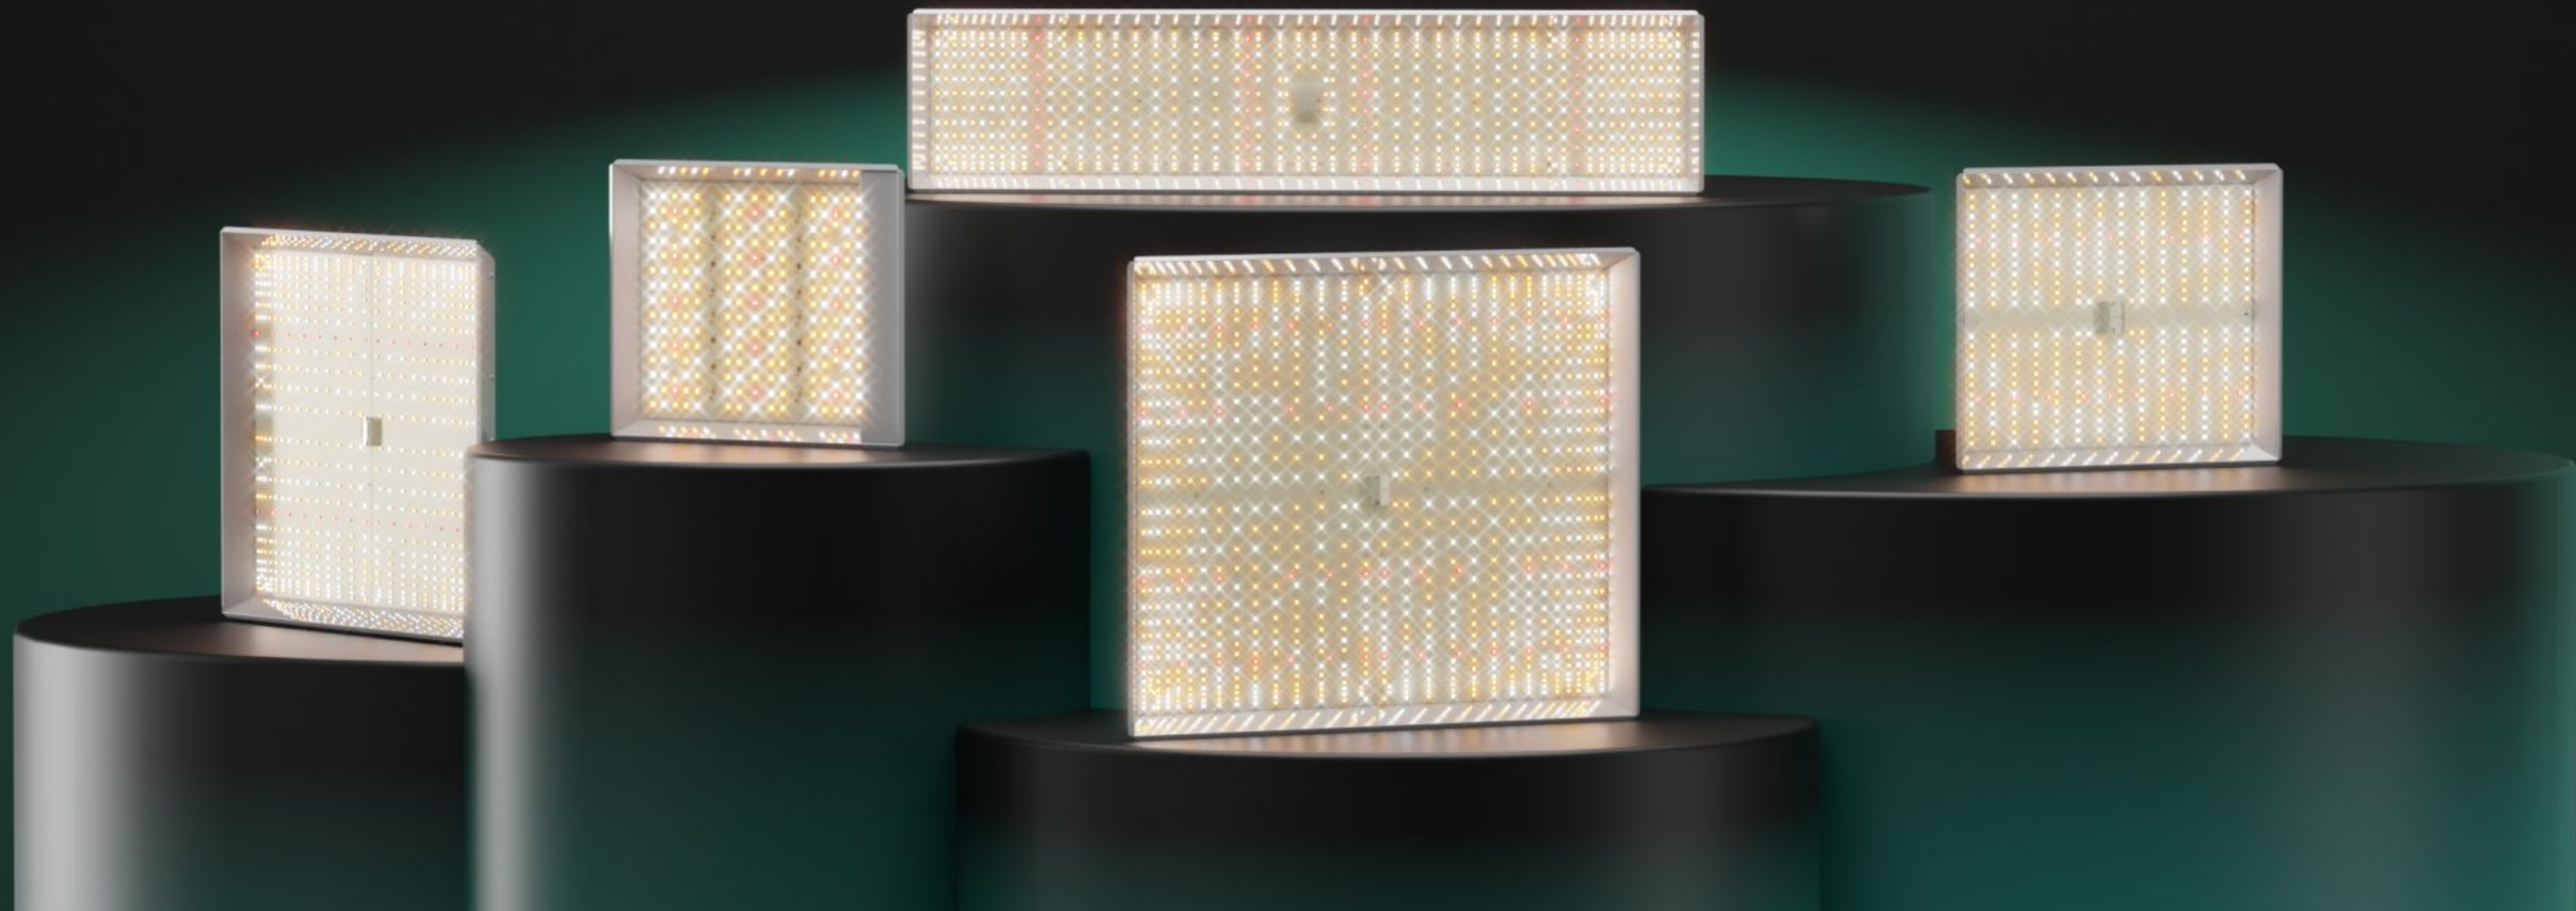

1 x TSL2000 LED Grow Light

1 x Power Cord

1 x Rope Hanger

1 x User Manual

1 x Hanging kits

OPTIMIZED FULL SPECTRUM

Rich red light significantly boosts plant yield

MODEL:TSL2000

PPF: 778umol/s

HPS/MH Replace: 400W

CORE Coverage: 4ft x 2ft

MAX Coverage: 5ft x 3ft

PPE: 2.6umol/j

Max Yield: 2.3g/W

Input Voltage: 100-277V

Spectrum: 660-665nm

730-740nm

3000-3200K

6000- -6500K

MARS HYDRO TS SERIES LED

The Ultimate LED Grow Light for Beginners, Bestselling Series for Years

TSL2000 OPTIMIZED FOR EVERY STAGE

Hanging Height Dimming Guide

TSL2000