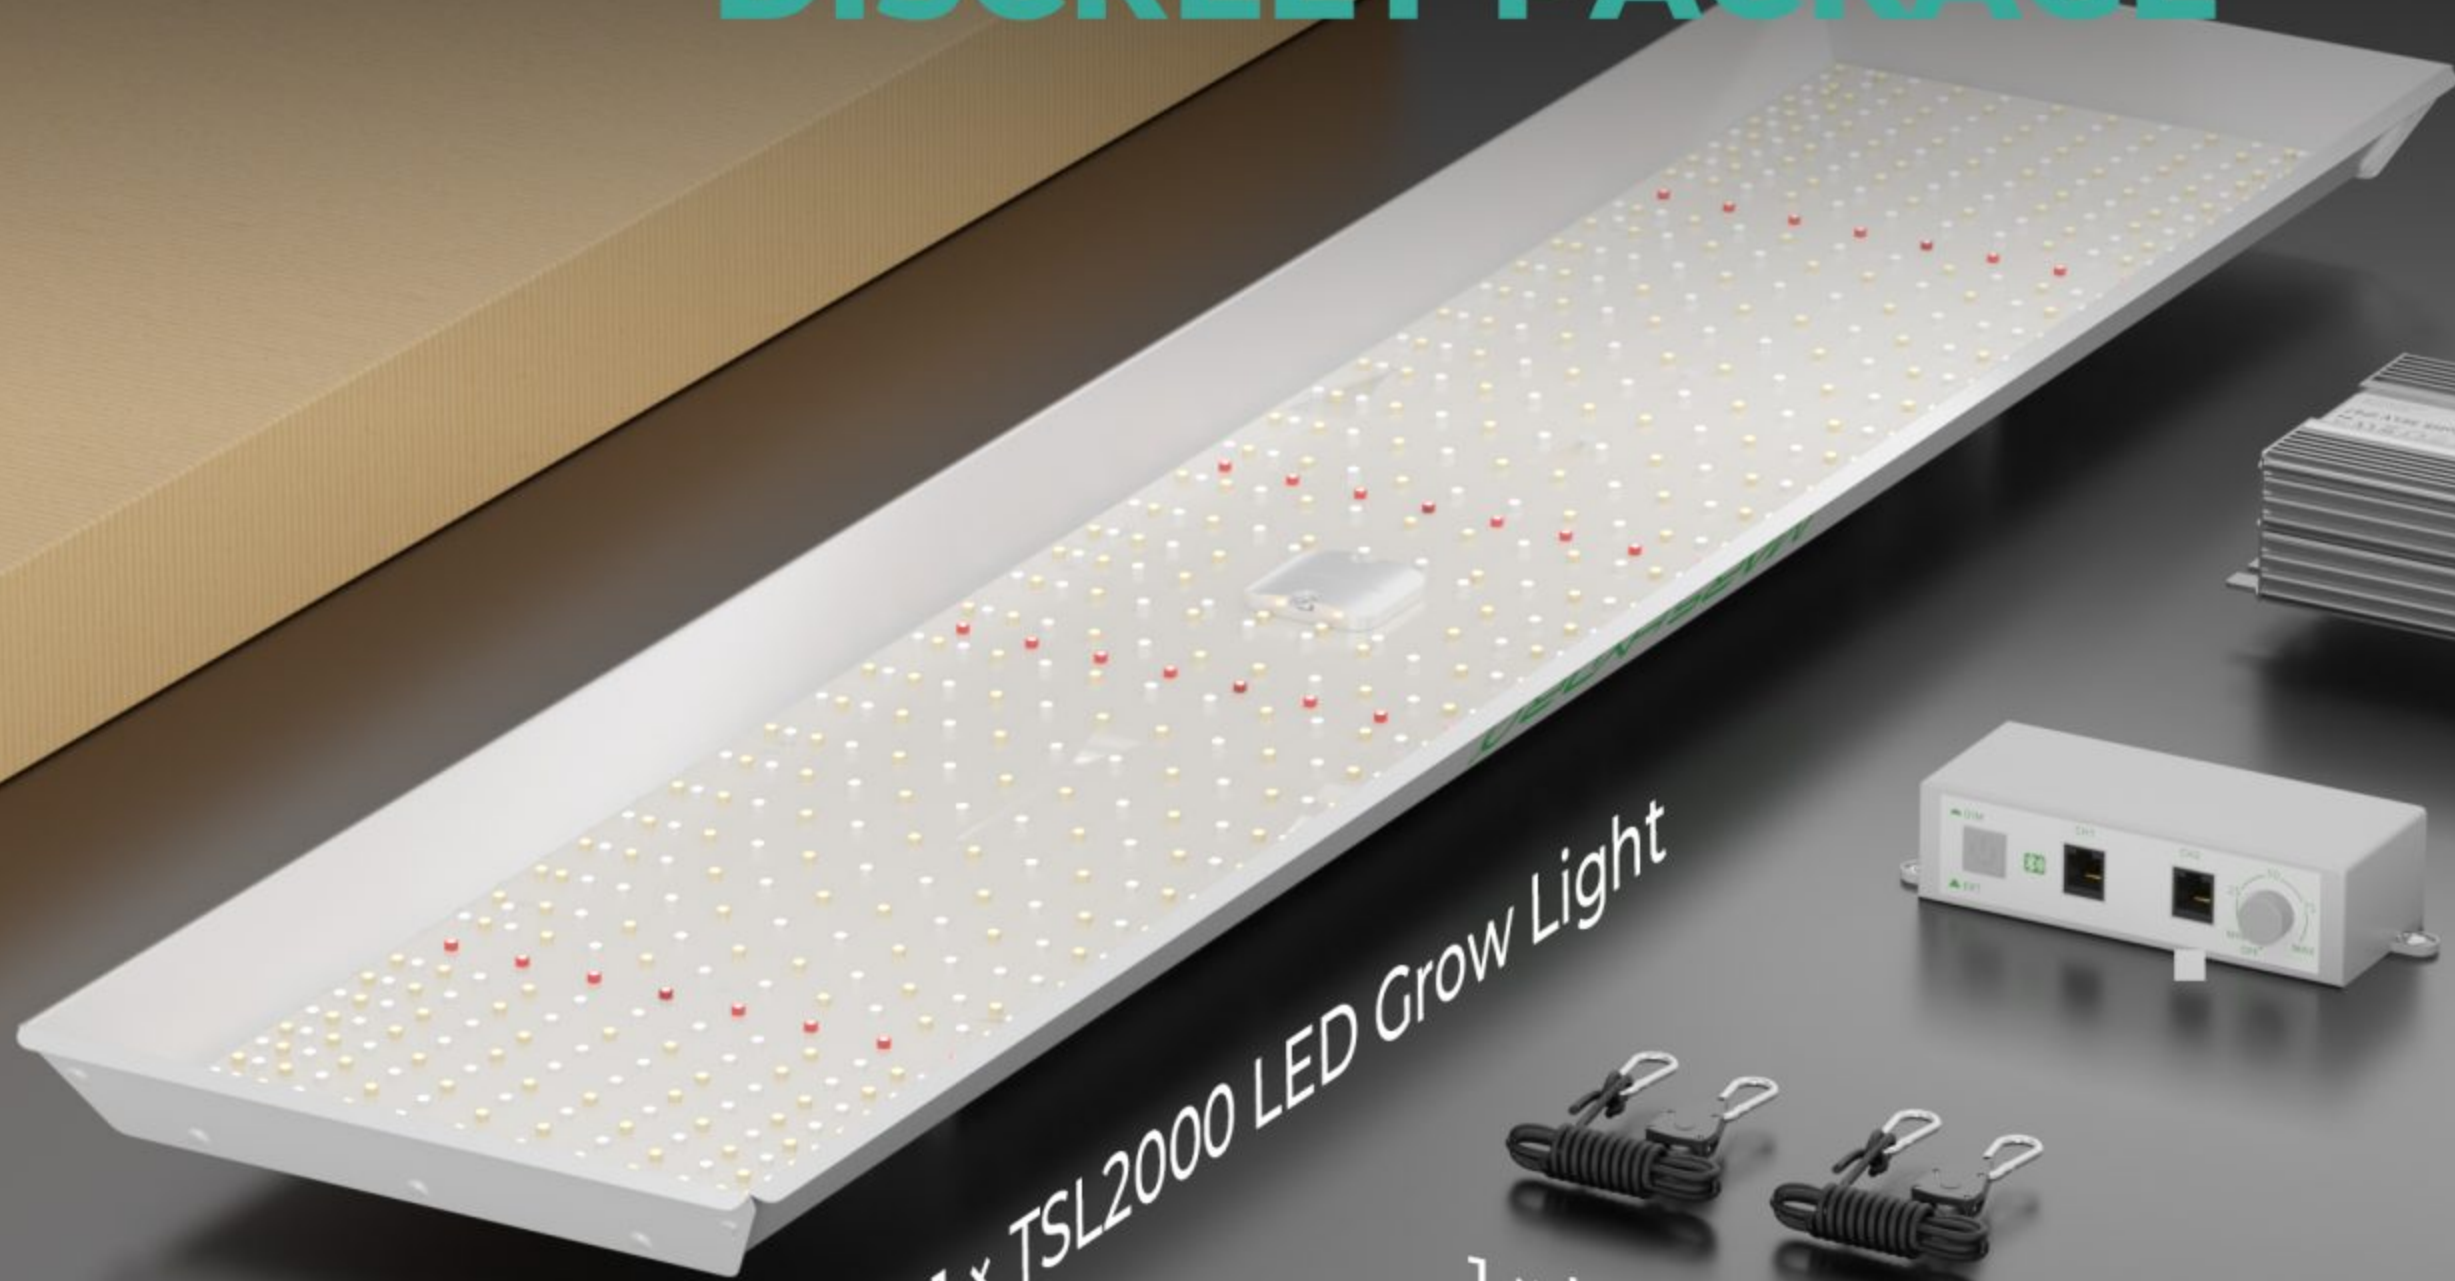

25% better heat
dissipation

**UPGRADED WHITE
REFLECTOR TECH**

30% more
reflective

BOAST EXCEPTIONAL LIGHT PENETRATION

Ensure light goes deep into plants, covering every inch of growth space.

DISCREET PACKAGE

1 x TSL2000 LED Grow Light

1 x Power Cord

1 x Rope Hanger

1 x User Manual

1 x Hanging kits

OPTIMIZED FULL SPECTRUM

Rich red light significantly boosts plant yield

MODEL:TSL2000

PPF: 778umol/s

HPS/MH Replace: 400W

CORE Coverage: 4ft x 2ft

MAX Coverage: 5ft x 3ft

PPE: 2.6umol/j

Max Yield: 2.3g/W

Input Voltage: 100-277V

Spectrum: 660-665nm