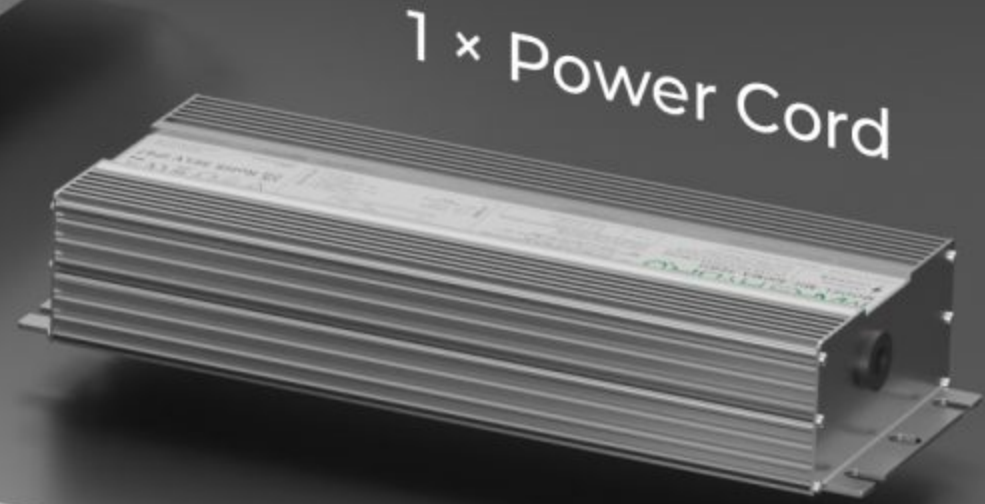

25% better heat
dissipation

**UPGRADED WHITE
REFLECTOR TECH**

30% more
reflective

BOAST EXCEPTIONAL LIGHT PENETRATION

Ensure light goes deep into plants, covering every inch of growth space.

DISCREET PACKAGE

1 x TSL2000 LED Grow Light

1 x Power Cord

1 x Rope Hanger

1 x User Manual

1 x Hanging kits

OPTIMIZED FULL SPECTRUM

Rich red light significantly boosts plant yield

MODEL:TSL2000

PPF: 778umol/s

HPS/MH Replace: 400W

CORE Coverage: 4ft x 2ft

MAX Coverage: 5ft x 3ft

PPE: 2.6umol/j

Max Yield: 2.3g/W

Input Voltage: 100-277V

Spectrum: 660-665nm